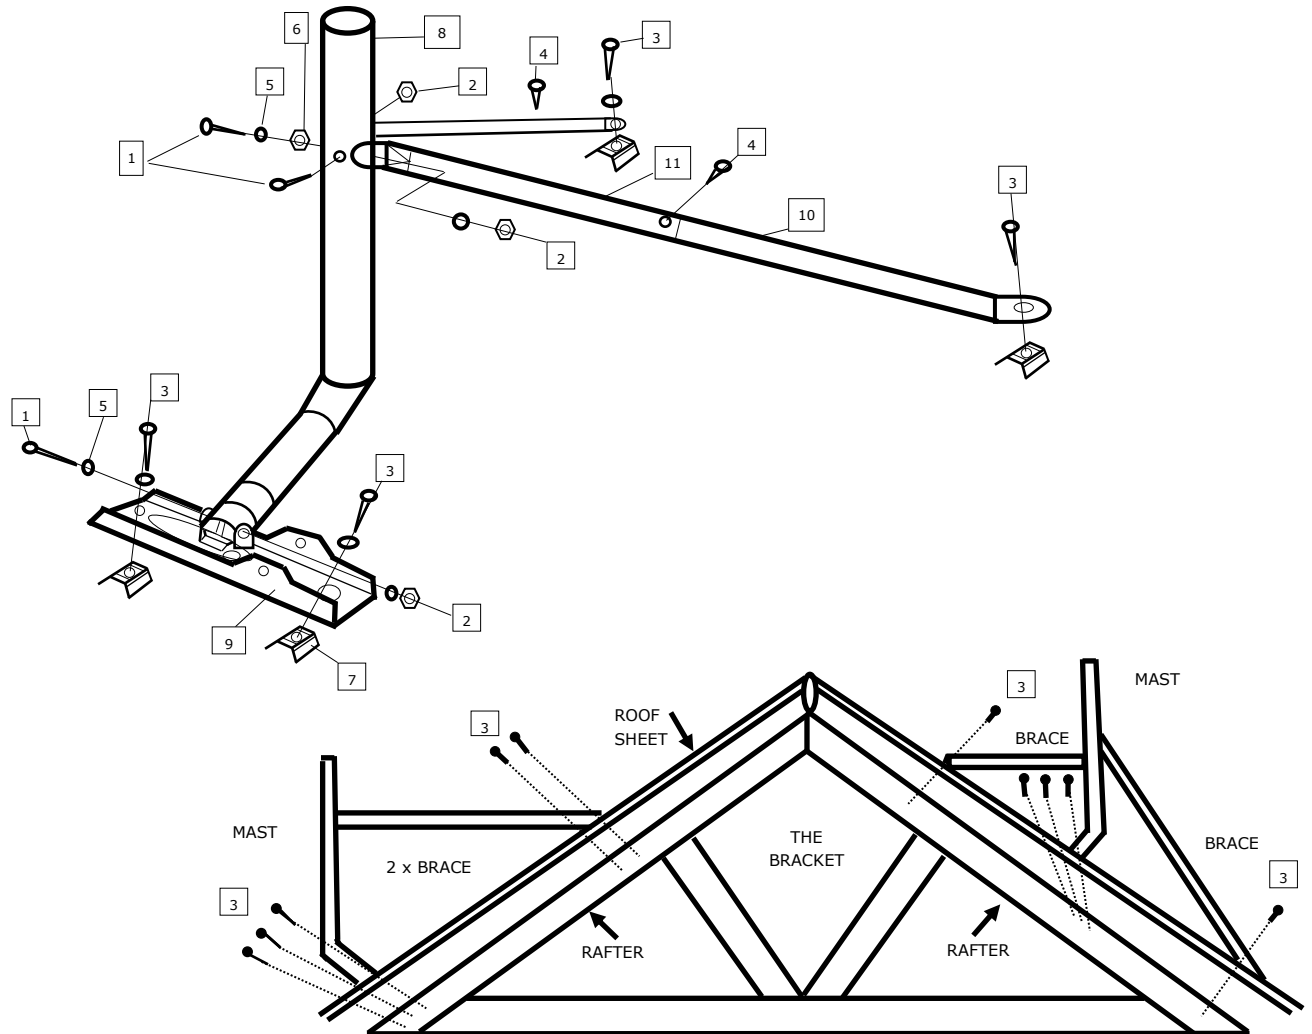

## Flexible Tin Roof Mount

SKU:9254

NO.	ITEM	QTY
1	M8 L75 Hex head cap screw	3
2	M8 Nut	3
3	1/4" L75 Wood Coach Screw	5
4	#10 3/4 Metal TEK Screw	2
5	M8 Spring Washer	2
6	O8 Washer	8
7	Cycle Washer w Neoprene Seal	4
8	Grommet	2
9	OD 45mm Pole	1
10	Support Rod outer	2
11	Support Rod inner	2